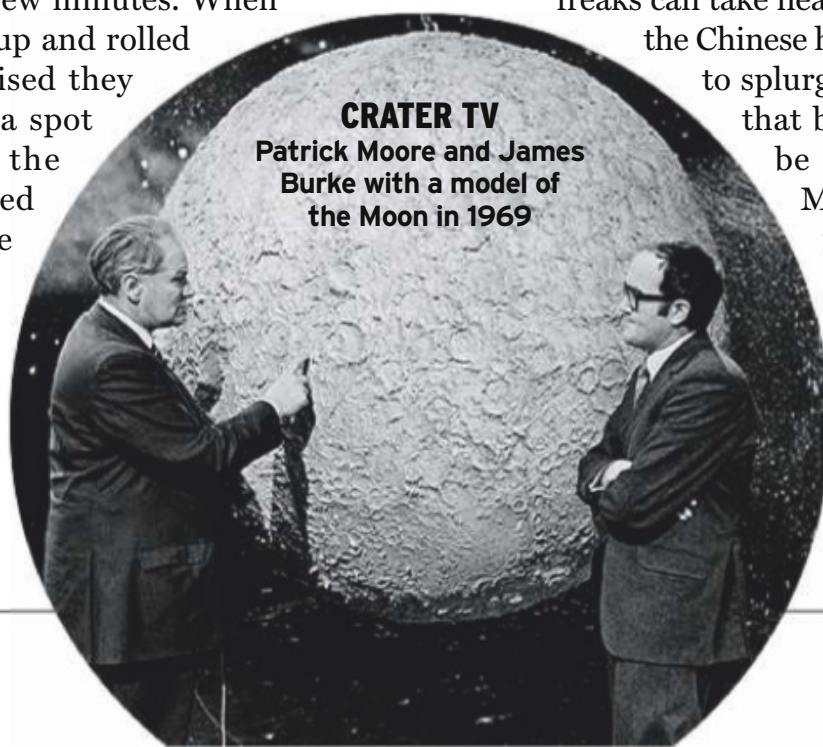

IT WAS A leap of faith in the American Way. Five-and-a-half million parts on the Saturn V launch vehicle. The entire project was the work of 400,000 people in 2,500 companies, organised to produce fail-safe precision for every nut and bolt. And now they were about to throw all this into space with no back-up plan. Small wonder we were hyped up on the day, as we switched on our grainy black-and-white TVs to watch a drama from the future.

The first three days were quiet (only one TV transmission from the ship). Then things got more edge-of-seat on the evening of 20 July. The BBC Space Studio received what Nasa broadcast (and whatever reports BBC correspondents sent), thanks to a single Atlantic satellite. This meant that the missions were to be predominantly a radio show with TV moonwalk inserts.

Things began to get tense when they fired the lunar module (LM) descent engine to fall out of lunar orbit towards the landing, 13 minutes and 50,000ft down. They flew feet first, lying face down till the last few minutes. When they straightened up and rolled the LM, they realised they were heading for a spot four miles past the planned site. Added to this, alarms were indicating what looked like a computer overload; then, at just 100 feet above the surface, they found themselves over a giant crater

CRATER TV
Patrick Moore and James Burke with a model of the Moon in 1969

filled with boulders. So Neil Armstrong had to find another landing site before they ran out of fuel. After 240,000 miles and three days they landed safely with 30 seconds of fuel left.