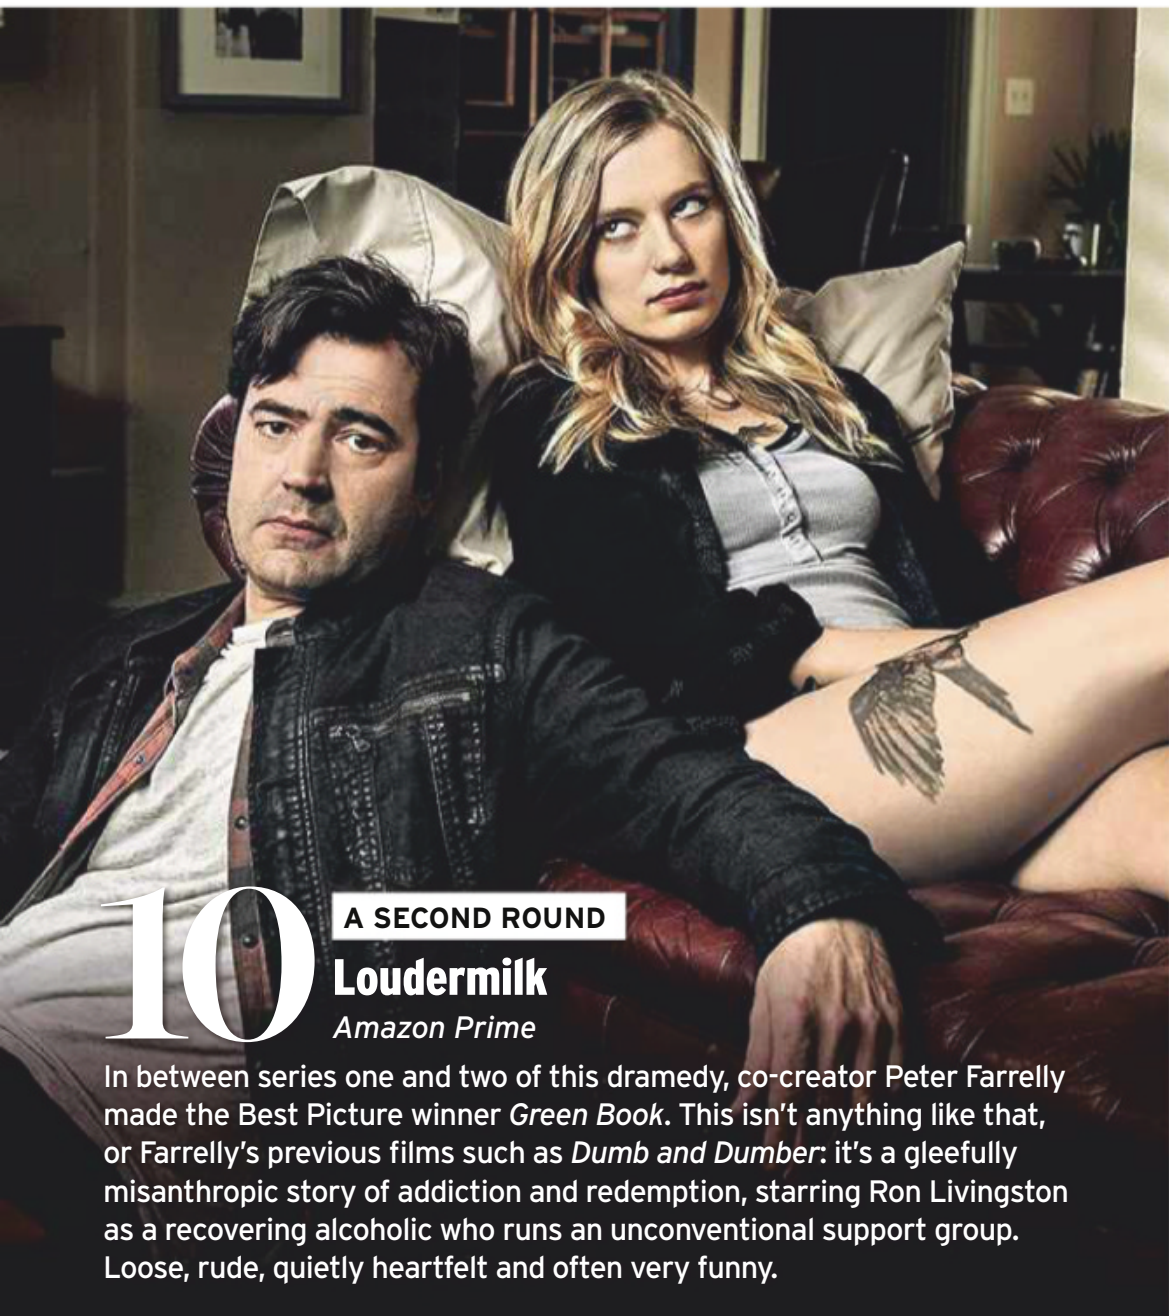

10

A SECOND ROUND

Loudermilk

Amazon Prime

In between series one and two of this dramedy, co-creator Peter Farrelly made the Best Picture winner *Green Book*. This isn't anything like that, or Farrelly's previous films such as *Dumb and Dumber*: it's a gleefully misanthropic story of addiction and redemption, starring Ron Livingston as a recovering alcoholic who runs an unconventional support group. Loose, rude, quietly heartfelt and often very funny.