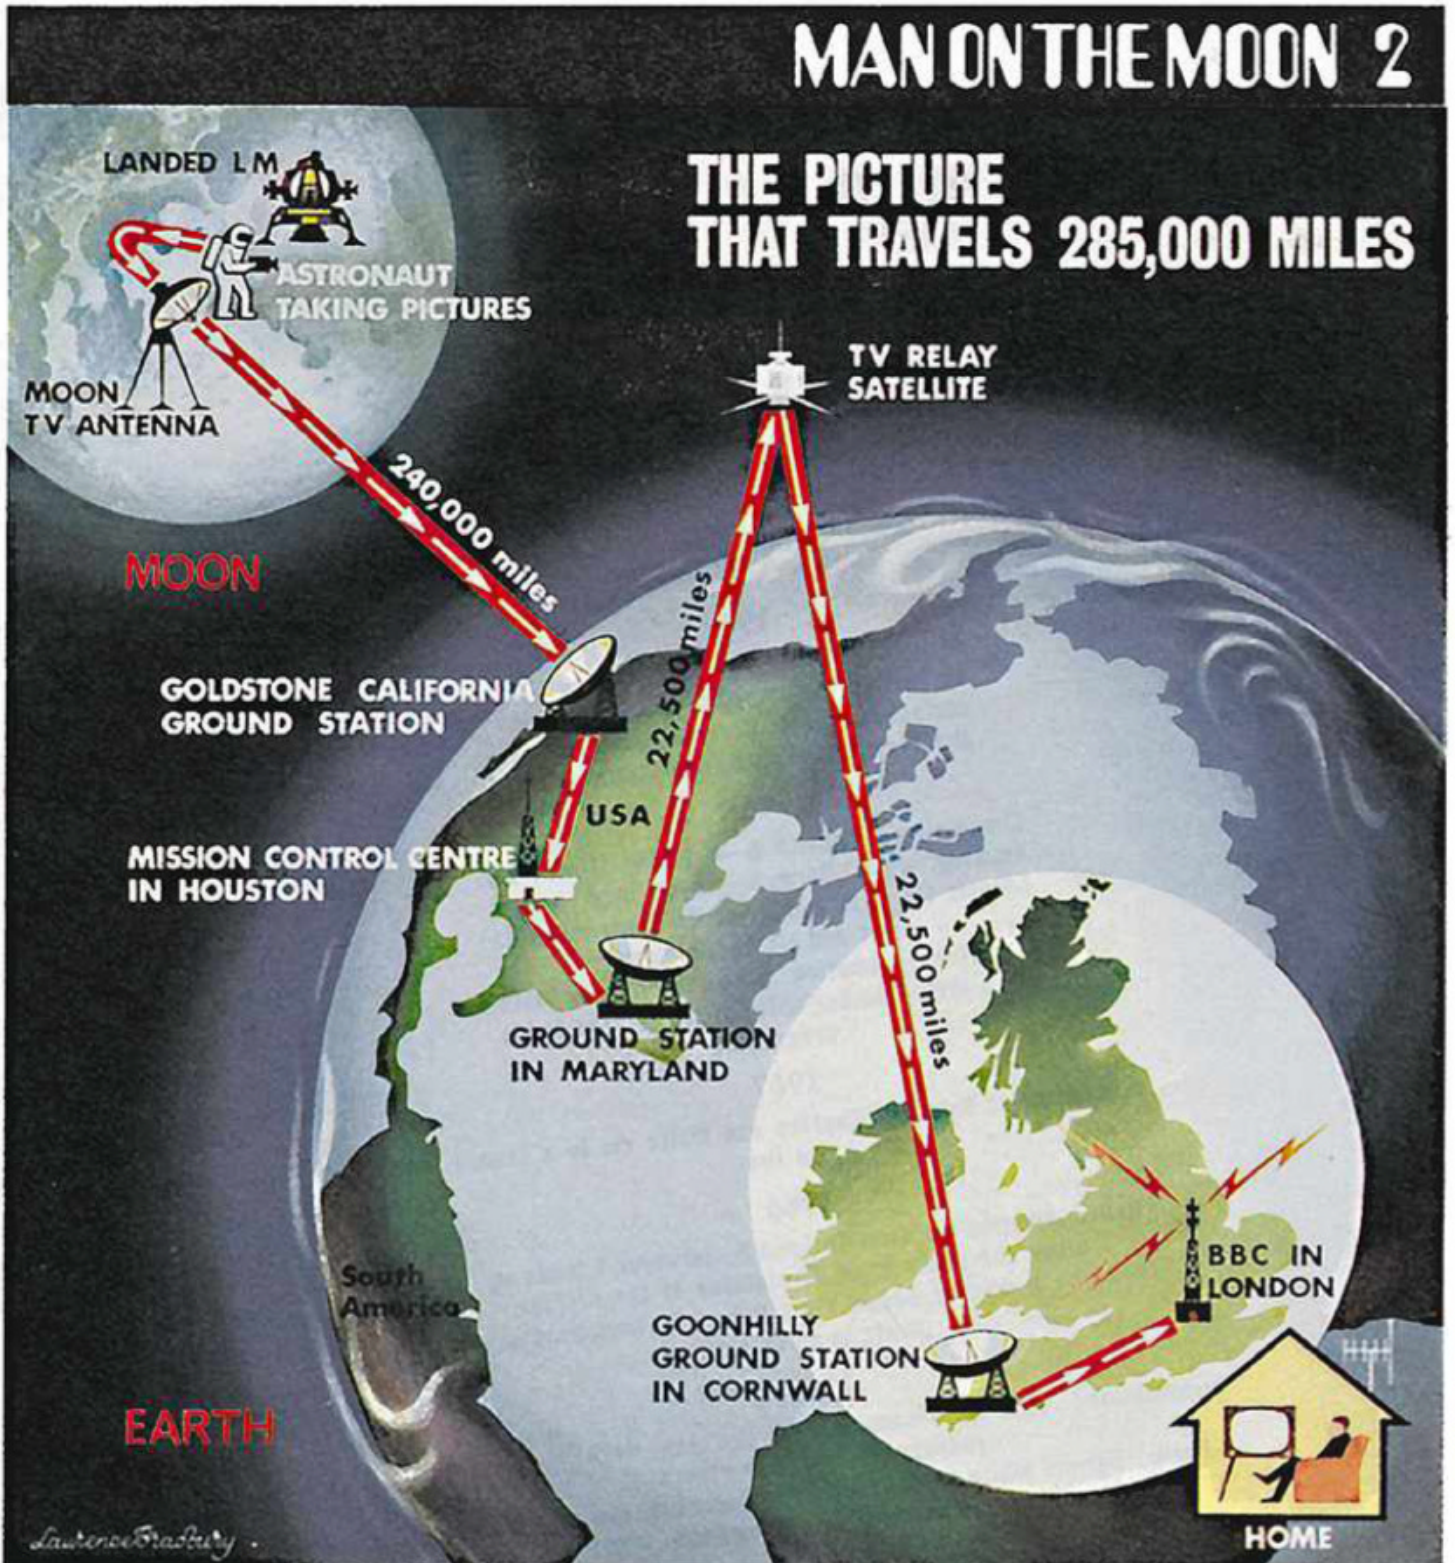

go to the moon...here's how

Helping to put you at home (9) completely in the picture are BBC-tv's special Apollo 11 space team—including Cliff Michelmore (7), Patrick Moore and James Burke (8). As well as interpreting the live pictures of this week's historic flight, they will be using models and film to fill in the complicated background. Full details of the coverage on BBC-1, BBC-2 Colour—and on Radio—are to be found on our programme pages